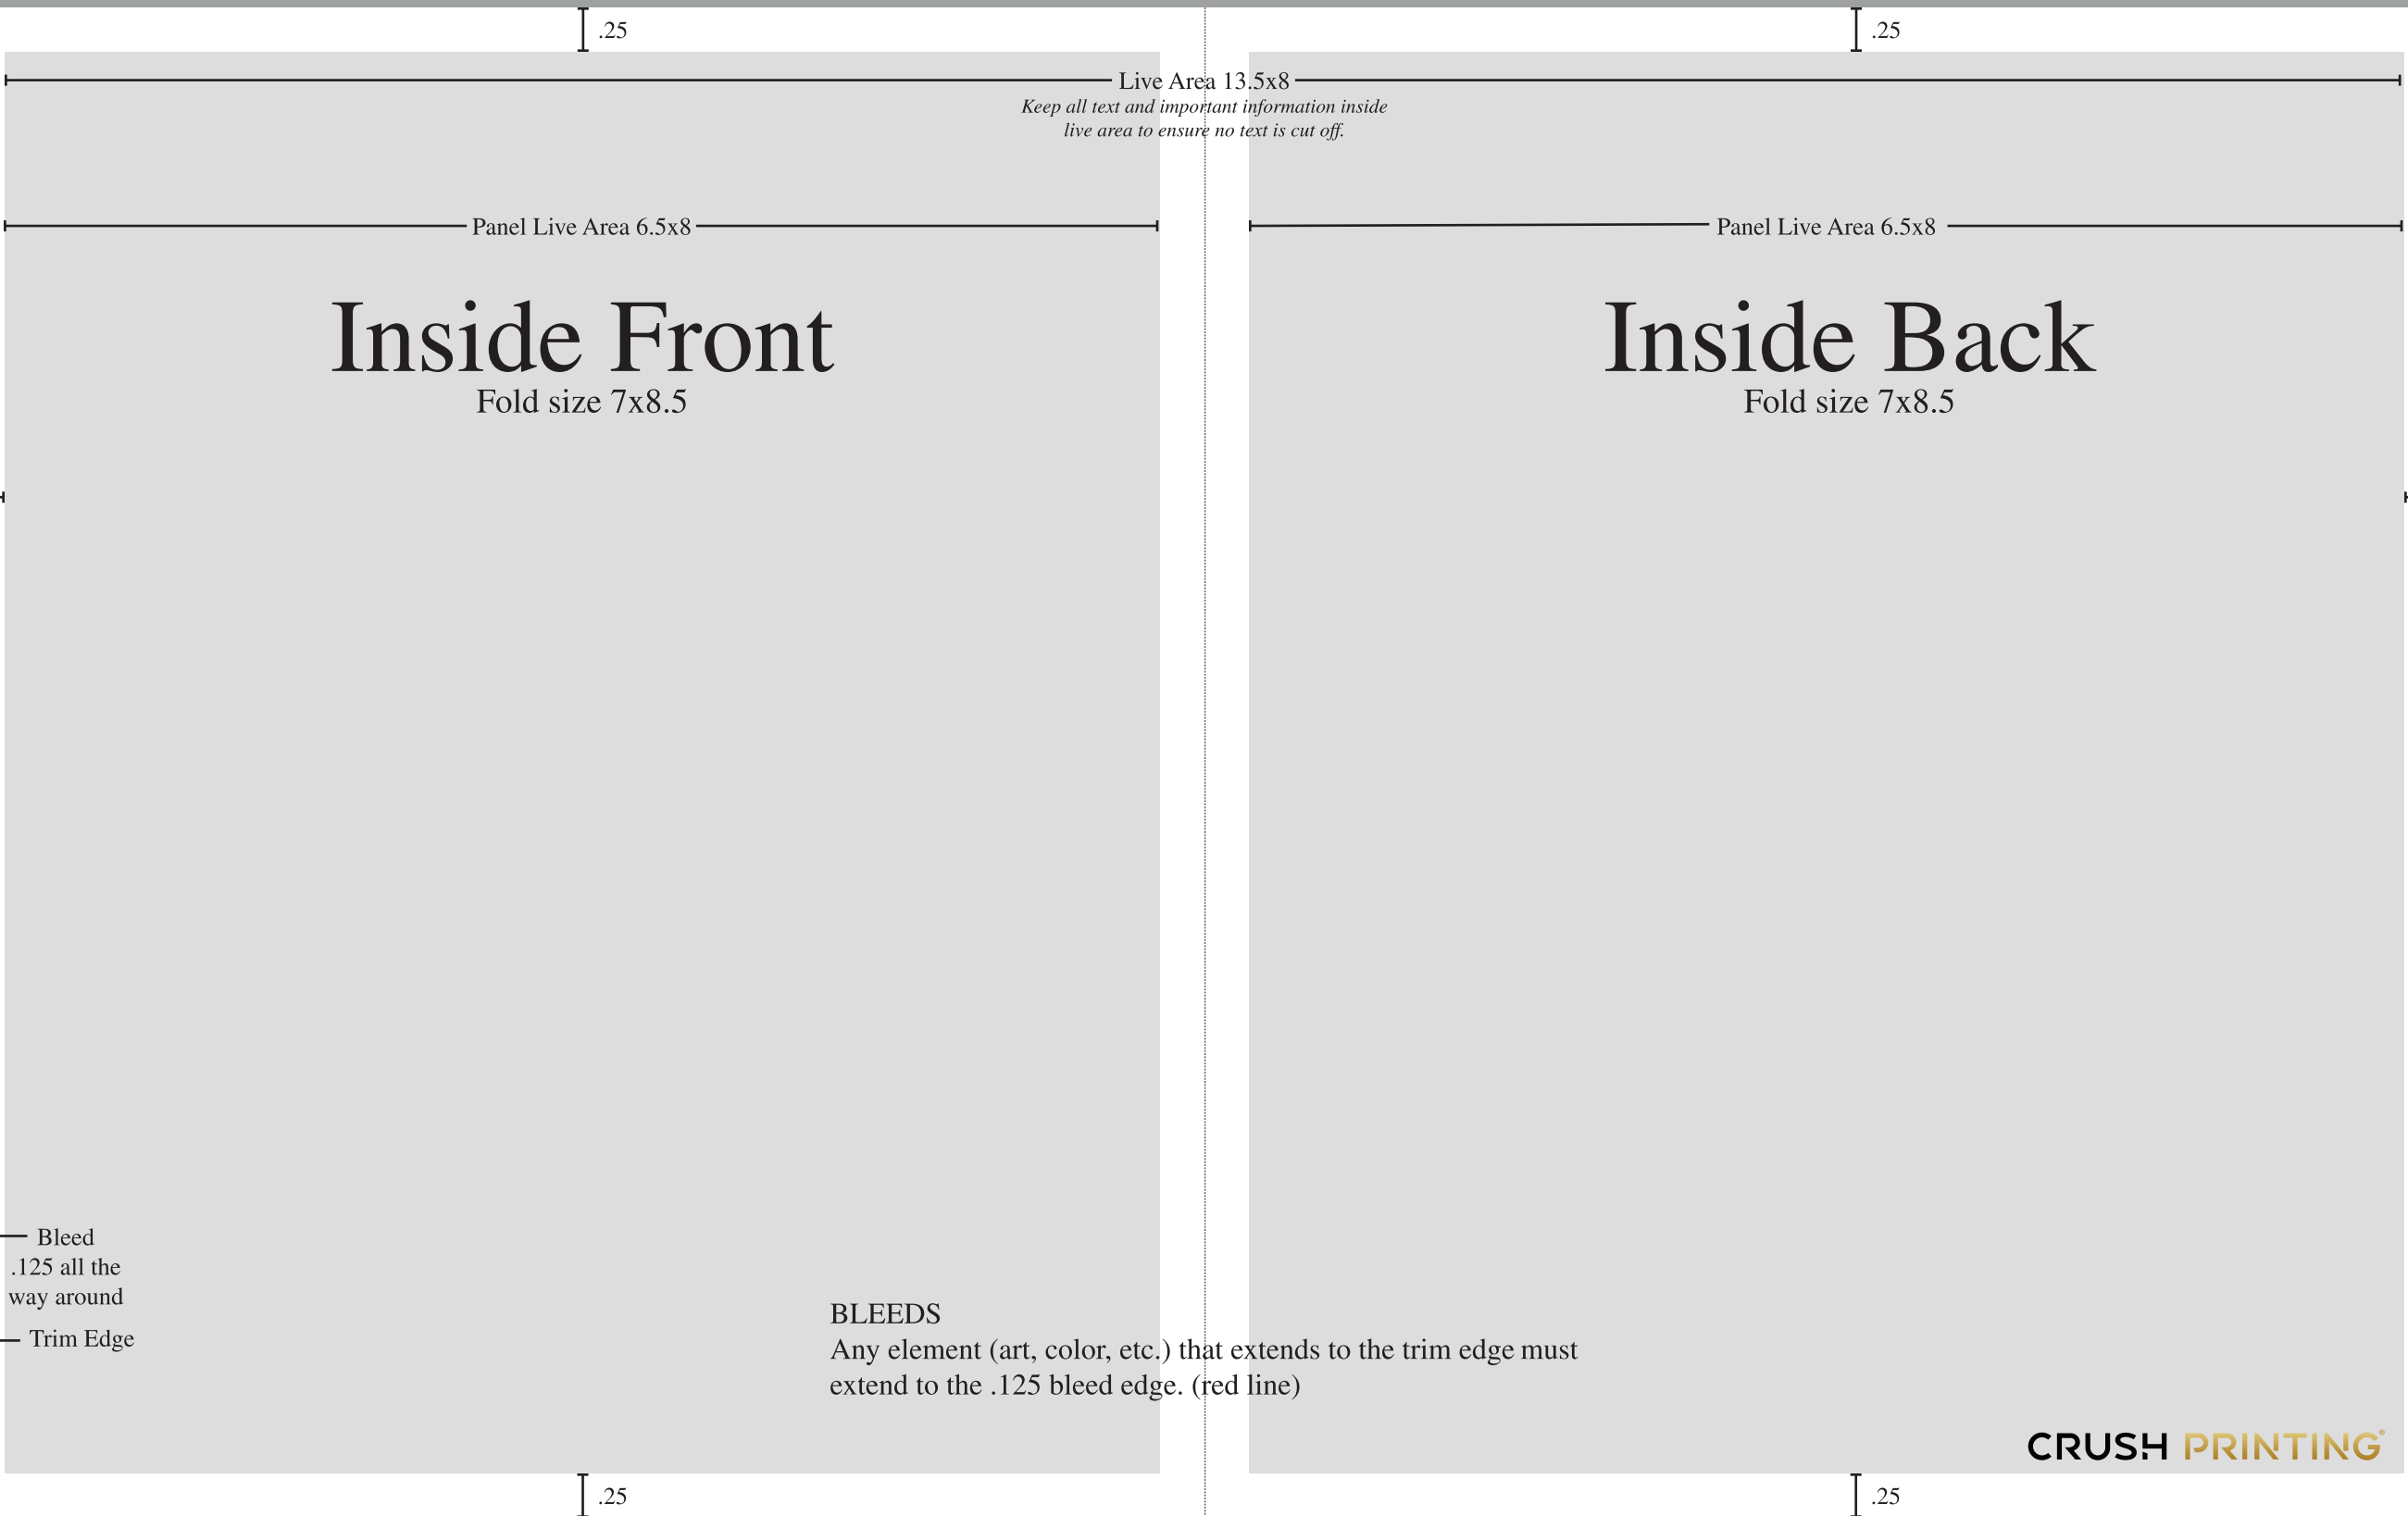

CRUSH PRINTING

.25

.25

.25

.25

Live Area 13.5x8

Keep all text and important information inside live area to ensure no text is cut off.

Panel Live Area 6.5x8